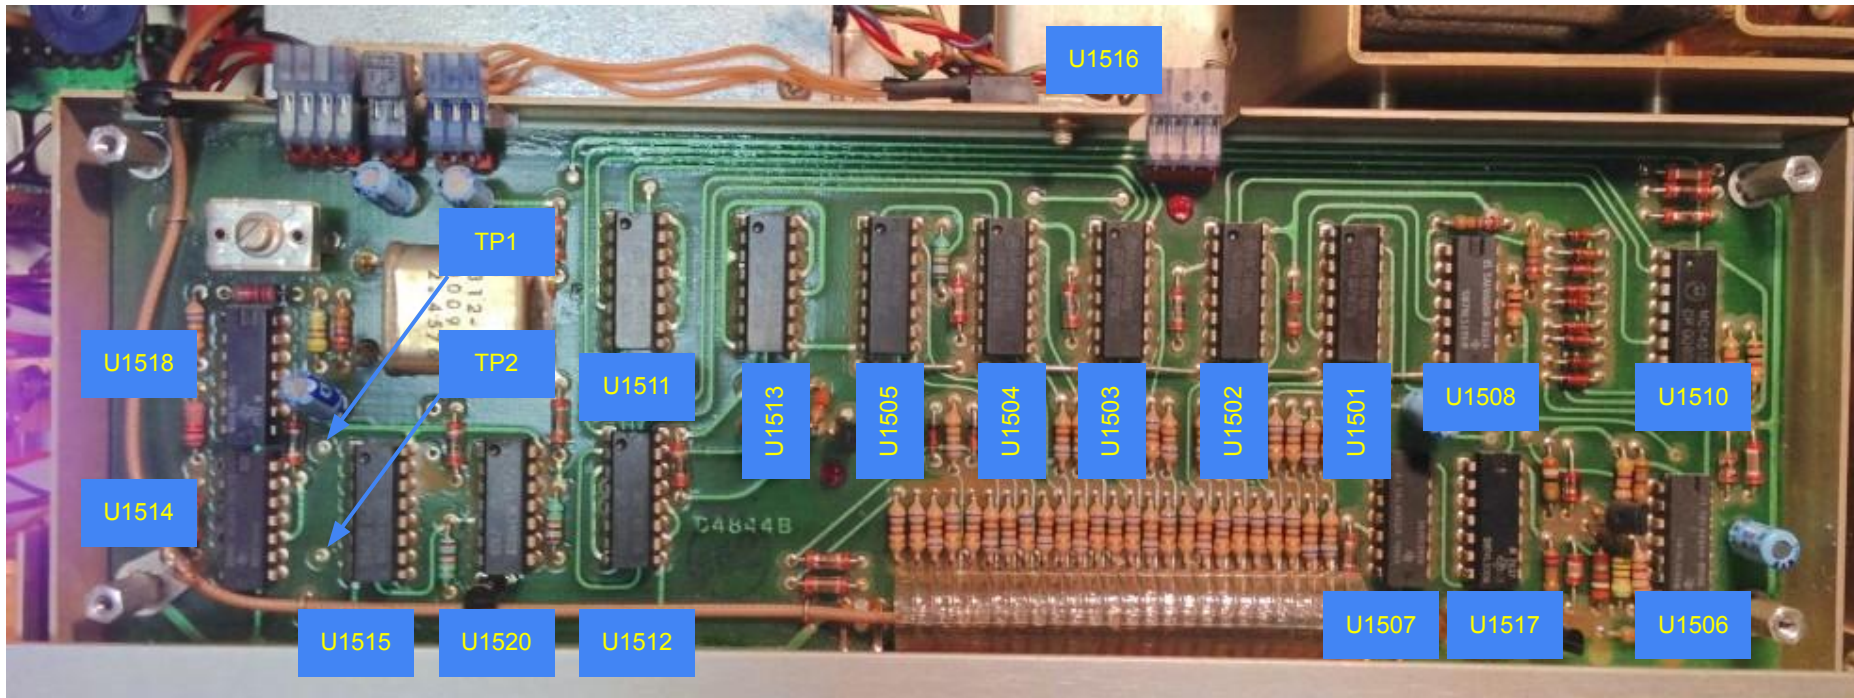

Drake TR5 Counter-Display Board D4844B

U1501, U1502, U1503, U1504, U1505
U1506
U1507, U1514
U1510, U1511, U1512, U1513

MC14511B
SN74LS74N
SN74LS93N
MC14510B

U1515
U1516
U1517, U1518
U1520

MC14020B
LM78L05
SN74LS00N
MC14081B

Gate frequency 12.5 Hz. Input prescaler $\frac{1}{8}$. One count is 100Hz.

K9SUL